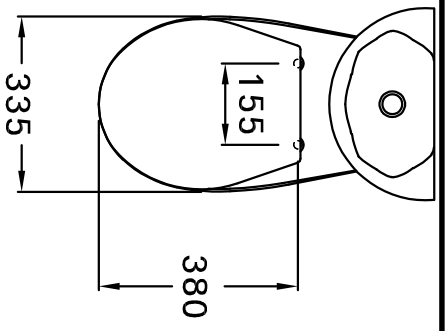

FINISHED WALL

CATALOG DRAWING	
Code	C15007
Model	Googai 2 Pc.
Classification	Wash Down 3.75 Lpf.
Issue	25/08/2023

Part List	
Water Closet	C67977
Cistern & Lid	C6262
Seat & Cover	C9007

FINISHED FLOOR