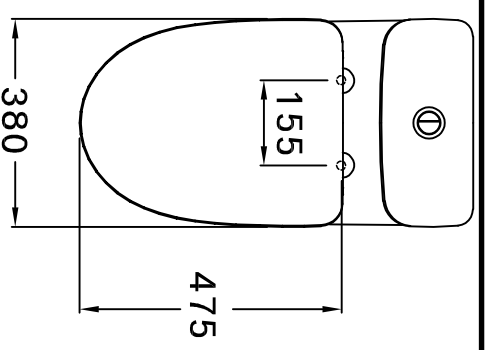

FINISHED WALL

CATALOG DRAWING
CODE C-105507
MODEL Mood 1 Pc. Wc.
SEAT C-91272
ISSUE 24/01/63

FINISHED FLOOR