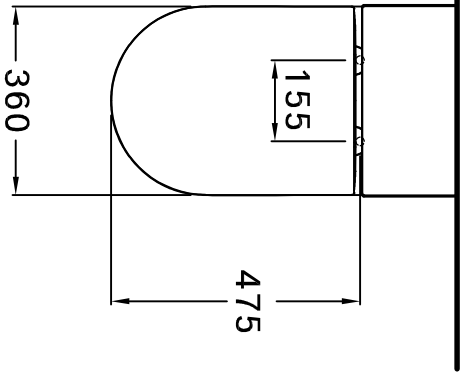

FINISHED WALL

CATALOG DRAWING	
Code	C10407
Model	Duact 1 pc.
Classification	Siphon Jet 4 Lpf.
Issue	07/05/2025

Part List	
Water Closet	C634607
Lid	C73410
Seat & Cover	C908041