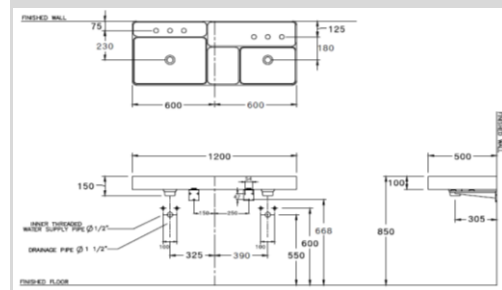

Product Image

Scale Drawing

Description

Standard : TIS 791 - 2544
Basin : Wall Hung
Size : 1200 x 500 x 100 mm.

Features (Selling point)

- Patchwork Collection : The purity of ceramic sketches a new icon for the contemporary bathroom.
- A project defined by the minimalist touch of Piero Lissoni.
- Double Basin Wallhung / (Can be used with ceramic pedestal)