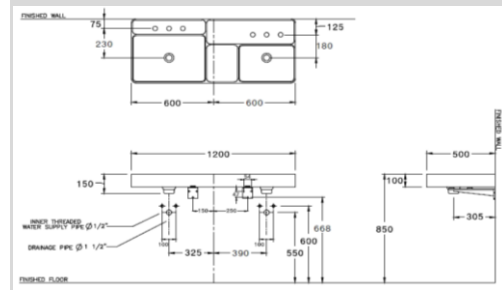

Product Image

Scale Drawing

Description

Standard : TIS 791 - 2544
Basin : Wall Hung
Size : 1200 x 500 x 100 mm.

Features (Selling point)

- Patchwork Collection : The purity of ceramic sketches a new icon for the contemporary bathroom.
- A project defined by the minimalist touch of Piero Lissoni.
- Double Basin Wallhung / (Can be used with ceramic pedestal)