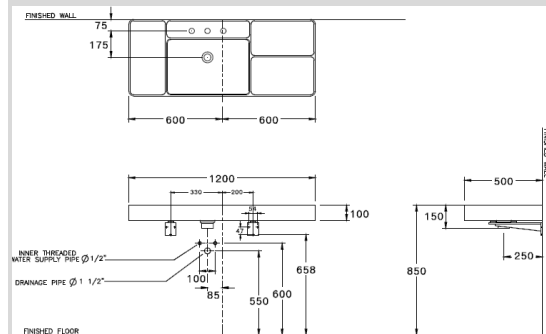

* Lifetime warranty, only for ceramic ware.

Scale Drawing

Description

Standard : TIS 791 - 2544
Basin : Wall Hung
Size : 1200 x 500 x 100 mm.

Features (Selling point)

- Patchwork Collection : The purity of ceramic sketches a new icon for the contemporary bathroom.
- A project defined by the minimalist touch of Piero Lissoni.
- Single Basin Wallhung / (Can be used with ceramic pedestal)