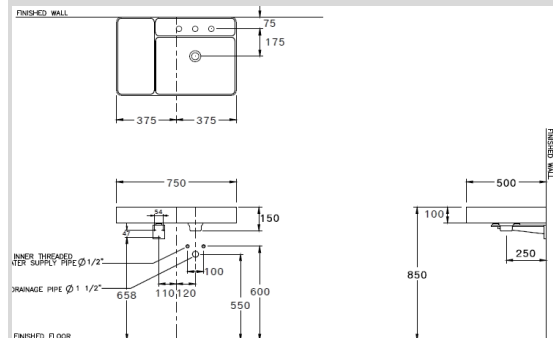

* Lifetime warranty, only for ceramic ware.

Scale Drawing

Description

Standard : TIS 791 - 2544
Basin : Wall Hung
Size : 750 x 500 x 100 mm.

Features (Selling point)

- Patchwork Collection : The purity of ceramic sketches a new icon for the contemporary bathroom.
- A project defined by the minimalist touch of Piero Lissoni.
- Single Basin Wallhung / (Can be used with ceramic pedestal)