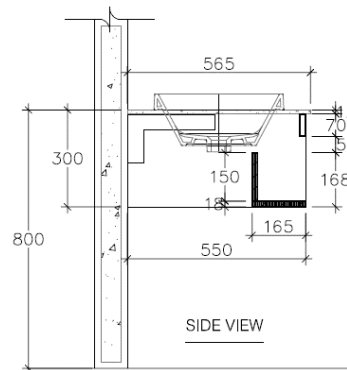

ซิมพรีโมดิช ซีรี่ส์ SIMPLY MODISH SERIES

V00111 ตู้ใต้อ่างล้างหน้าสำหรับ C001017

คุณลักษณะสินค้า

- วัสดุ : ไม้
- สี : ไม้เทา (Fumus Gray Oak)
- ติดตั้ง : แบบแขวนผนัง
- ขนาด : 800x550x300 มม.

จุดขาย/ประโยชน์ของสินค้า

- ตู้เก็บของใต้อ่างล้างหน้าแบบแขวน พร้อมช่องวางของด้านล่าง
- สะดวกและประหยัดเวลาในการติดตั้ง
- แข็งแรงทนทานต่อการใช้งานในห้องน้ำ

ข้อได้เปรียบของสินค้า

- ใช้กับอ่างล้างหน้า C001017 Simply Modish
- วัสดุกันน้ำ 100%
- คงทนแข็งแรง มีความหนาแน่นของเนื้อพลาสติกมากกว่าทั่วไป
- ตัวตู้สามารถรับน้ำหนักได้ 200 กิโลกรัม จากเหล็กฉากภายในตู้

V00111 SM H.CABINET C001017

Product descriptions (Feature)

- Material : The Cabinet : Plstwood
- Coating : PVC
- Top : Artificial Stone
- Color : Fumus Gray Oak
- Set up : Hanging wall
- Size : 800x550x300 mm.

Selling Point (Benefit)

- Hanging wall cabinet with storage space
- Convenient and time saving installation
- Strength to use the bathroom.

Advantage

- For C001017 Simply Modish Wash basin
- 100% Water resistant
- Durable, More density than other.
- Support up to 200 kg with Steel Plate angle bar insight

สอบถามรายละเอียดเพิ่มเติมได้ที่

บริษัท สยามซานิทารีแวร์ อินดัสทรี จำกัด
36/11 ถ.วิภาวดีรังสิต แขวงสามมามิน เขตดอนเมือง กรุงเทพฯ 10210
โทร. 0-2973-5040-54 โทรสาร.0-2973-3470-4
Cotto Bathroom Service โทร.0-2521-7777

รายละเอียดที่ระบุไว้ในเอกสารนี้ บริษัทฯ อาจเปลี่ยนแปลงได้ตามความเหมาะสมโดยไม่ต้องแจ้งล่วงหน้า