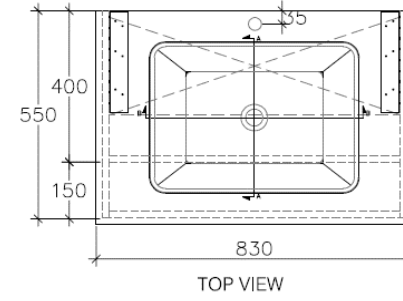

ซิมพรีโมดิช ซีรี่ส์ SIMPLY MODISH SERIES

V00111 ตู้ใต้อ่างล้างหน้าสำหรับ C001017

คุณลักษณะสินค้า

- วัสดุ : ไม้
- สี : ไม้เทา (Fumus Gray Oak)
- ติดตั้ง : แบบแขวนผนัง
- ขนาด : 800x550x300 มม.

จุดขาย/ประโยชน์ของสินค้า

- ตู้เก็บของใต้อ่างล้างหน้าแบบแขวน พร้อมช่องวางของด้านล่าง
- สะดวกและประหยัดเวลาในการติดตั้ง
- แข็งแรงทนทานต่อการใช้งานในห้องน้ำ

ข้อได้เปรียบของสินค้า

- ใช้กับอ่างล้างหน้า C001017 Simply Modish
- วัสดุกันน้ำ 100%
- คงทนแข็งแรง มีความหนาแน่นของเนื้อพลาสติกมากกว่าทั่วไป
- ตัวตู้สามารถรับน้ำหนักได้ 200 กิโลกรัม จากเหล็กฉากภายในตู้

V00111 SM H.CABINET C001017

Product descriptions (Feature)

- Material : The Cabinet : Plstwood
- Coating : PVC
- Top : Artificial Stone
- Color : Fumus Gray Oak
- Set up : Hanging wall
- Size : 800x550x300 mm.

Selling Point (Benefit)

- Hanging wall cabinet with storage space
- Convenient and time saving installation
- Strength to use the bathroom.

Advantage

- For C001017 Simply Modish Wash basin
- 100% Water resistant
- Durable, More density than other.
- Support up to 200 kg with Steel Plate angle bar insight

สอบถามรายละเอียดเพิ่มเติมได้ที่

บริษัท สยามซานิทารีแวร์ อินดัสทรี จำกัด
36/11 ถ.วิภาวดีรังสิต แขวงสามมามิน เขตดอนเมือง กรุงเทพฯ 10210
โทร. 0-2973-5040-54 โทรสาร.0-2973-3470-4
Cotto Bathroom Service โทร.0-2521-7777

รายละเอียดที่ระบุไว้ในเอกสารนี้ บริษัทฯ อาจเปลี่ยนแปลงได้ตามความเหมาะสมโดยไม่ต้องแจ้งล่วงหน้า