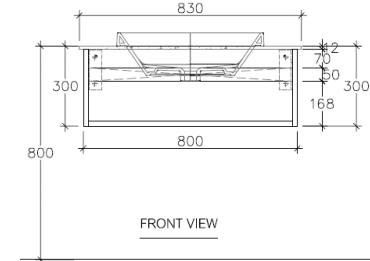

ซิมพรีโมดิช ซีรี่ส์ SIMPLY MODISH SERIES

V00111 ตู้ใต้อ่างล้างหน้าสำหรับ C001017

คุณลักษณะสินค้า

- วัสดุ : ไม้
- สี : ไม้เทา (Fumus Gray Oak)
- ติดตั้ง : แบบแขวนผนัง
- ขนาด : 800x550x300 มม.

จุดขาย/ประโยชน์ของสินค้า

- ตู้เก็บของใต้อ่างล้างหน้าแบบแขวน พร้อมช่องวางของด้านล่าง
- สะดวกและประหยัดเวลาในการติดตั้ง
- แข็งแรงทนทานต่อการใช้งานในห้องน้ำ

ข้อได้เปรียบของสินค้า

- ใช้กับอ่างล้างหน้า C001017 Simply Modish
- วัสดุกันน้ำ 100%
- คงทนแข็งแรง มีความหนาแน่นของเนื้อพลาสติกมากกว่าทั่วไป
- ตัวตู้สามารถรับน้ำหนักได้ 200 กิโลกรัม จากเหล็กฉากภายในตู้

V00111 SM H.CABINET C001017

Product descriptions (Feature)

- Material : The Cabinet : Plstwood
- Coating : PVC
- Top : Artificial Stone
- Color : Fumus Gray Oak
- Set up : Hanging wall
- Size : 800x550x300 mm.

Selling Point (Benefit)

- Hanging wall cabinet with storage space
- Convenient and time saving installation
- Strength to use the bathroom.

Advantage

- For C001017 Simply Modish Wash basin
- 100% Water resistant
- Durable, More density than other.
- Support up to 200 kg with Steel Plate angle bar insight

สอบถามรายละเอียดเพิ่มเติมได้ที่

บริษัท สยามซานิทารีแวร์ อินดัสทรี จำกัด
36/11 ถ.วิภาวดีรังสิต แขวงสามมามิน เขตดอนเมือง กรุงเทพฯ 10210
โทร. 0-2973-5040-54 โทรสาร.0-2973-3470-4
Cotto Bathroom Service โทร.0-2521-7777

รายละเอียดที่ระบุไว้ในเอกสารนี้ บริษัทฯ อาจเปลี่ยนแปลงได้ตามความเหมาะสมโดยไม่ต้องแจ้งล่วงหน้า