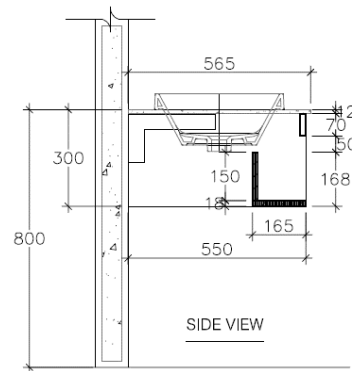

ซิมพรีโมดิช ซีรี่ส์ SIMPLY MODISH SERIES

V00101 ตู้ใต้อ่างล้างหน้าสำหรับ C001017

คุณลักษณะสินค้า

- วัสดุ : ไม้
- สี : ไม้เทา (Fumus Gray Oak)
- ติดตั้ง : แบบแขวนผนัง
- ขนาด : 800x550x300 มม.

จุดขาย/ประโยชน์ของสินค้า

- ตู้เก็บของใต้อ่างล้างหน้าแบบแขวน พร้อมช่องวางของด้านล่าง
- สะดวกและประหยัดเวลาในการติดตั้ง
- แข็งแรงทนทานต่อการใช้งานในห้องน้ำ

ข้อได้เปรียบของสินค้า

- ใช้กับอ่างล้างหน้า C001017 Simply Modish
- วัสดุกันน้ำ 100%
- คงทนแข็งแรง มีความหนาแน่นของเนื้อพลาสติกมากกว่าทั่วไป
- ตัวตู้สามารถรับน้ำหนักได้ 200 กิโลกรัม จากเหล็กฉากภายในตู้

V00101 SM H.CABINET C001017

Product descriptions (Feature)

- Material : The Cabinet : Plstwood
- Coating : PVC
- Top : Black Africa Granite
- Color : Fumus Gray Oak
- Set up : Hanging wall
- Size : 800x550x300 mm.

Selling Point (Benefit)

- Hanging wall cabinet with storage space
- Convenient and time saving installation
- Strength to use the bathroom.

Advantage

- For C001017 Simply Modish Wash basin
- 100% Water resistant
- Durable, More density than other.
- Support up to 200 kg with Steel Plate angle bar insight

สอบถามรายละเอียดเพิ่มเติมได้ที่

บริษัท สยามซานิทารีแวร์ อินดัสทรี จำกัด
36/11 ถ.วิภาวดีรังสิต แขวงสามเสนใน เขตดอนเมือง กรุงเทพฯ 10210
โทร. 0-2973-5040-54 โทรสาร.0-2973-3470-4
Cotto Bathroom Service โทร.0-2521-7777

รายละเอียดที่ระบุไว้ในเอกสารนี้ บริษัทฯ อาจเปลี่ยนแปลงได้ตามความเหมาะสมโดยไม่ต้องแจ้งล่วงหน้า