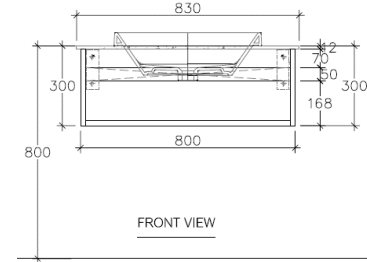

V00101 SM H.CABINET C001017

Product descriptions (Feature)

- Material : The Cabinet : Plstwood
- Coating : PVC
- Top : Black Africa Granite
- Color : Fumus Gray Oak
- Set up : Hanging wall
- Size : 800x550x300 mm.

Selling Point (Benefit)

- Hanging wall cabinet with storage space
- Convenient and time saving installation
- Strength to use the bathroom.

Advantage

- For C001017 Simply Modish Wash basin
- 100% Water resistant
- Durable, More density than other.
- Support up to 200 kg with Steel Plate angle bar insight