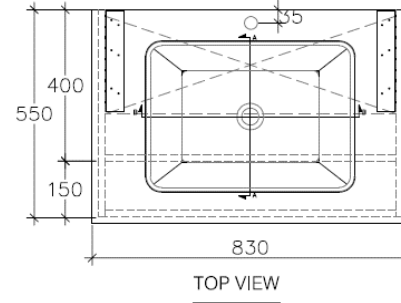

ซิมพรีโมดิช ซีรี่ส์ SIMPLY MODISH SERIES

V00101 ตู้ใต้อ่างล้างหน้าสำหรับ C001017

คุณลักษณะสินค้า

- วัสดุ : ไม้
- สี : ไม้เทา (Fumus Gray Oak)
- ติดตั้ง : แบบแขวนผนัง
- ขนาด : 800x550x300 มม.

จุดขาย/ประโยชน์ของสินค้า

- ตู้เก็บของใต้อ่างล้างหน้าแบบแขวน พร้อมช่องวางของด้านล่าง
- สะดวกและประหยัดเวลาในการติดตั้ง
- แข็งแรงทนทานต่อการใช้งานในห้องน้ำ

ข้อได้เปรียบของสินค้า

- ใช้กับอ่างล้างหน้า C001017 Simply Modish
- วัสดุกันน้ำ 100%
- คงทนแข็งแรง มีความหนาแน่นของเนื้อพลาสติกมากกว่าทั่วไป
- ตัวตู้สามารถรับน้ำหนักได้ 200 กิโลกรัม จากเหล็กฉากภายในตู้

V00101 SM H.CABINET C001017

Product descriptions (Feature)

- Material : The Cabinet : Plstwood
- Coating : PVC
- Top : Black Africa Granite
- Color : Fumus Gray Oak
- Set up : Hanging wall
- Size : 800x550x300 mm.

Selling Point (Benefit)

- Hanging wall cabinet with storage space
- Convenient and time saving installation
- Strength to use the bathroom.

Advantage

- For C001017 Simply Modish Wash basin
- 100% Water resistant
- Durable, More density than other.
- Support up to 200 kg with Steel Plate angle bar insight

สอบถามรายละเอียดเพิ่มเติมได้ที่

บริษัท สยามซานิทารีแวร์ อินดัสทรี จำกัด
36/11 ถ.วิภาวดีรังสิต แขวงสามเสนใน เขตดอนเมือง กรุงเทพฯ 10210
โทร. 0-2973-5040-54 โทรสาร.0-2973-3470-4
Cotto Bathroom Service โทร.0-2521-7777

รายละเอียดที่ระบุไว้ในเอกสารนี้ บริษัทฯ อาจเปลี่ยนแปลงได้ตามความเหมาะสมโดยไม่ต้องแจ้งล่วงหน้า