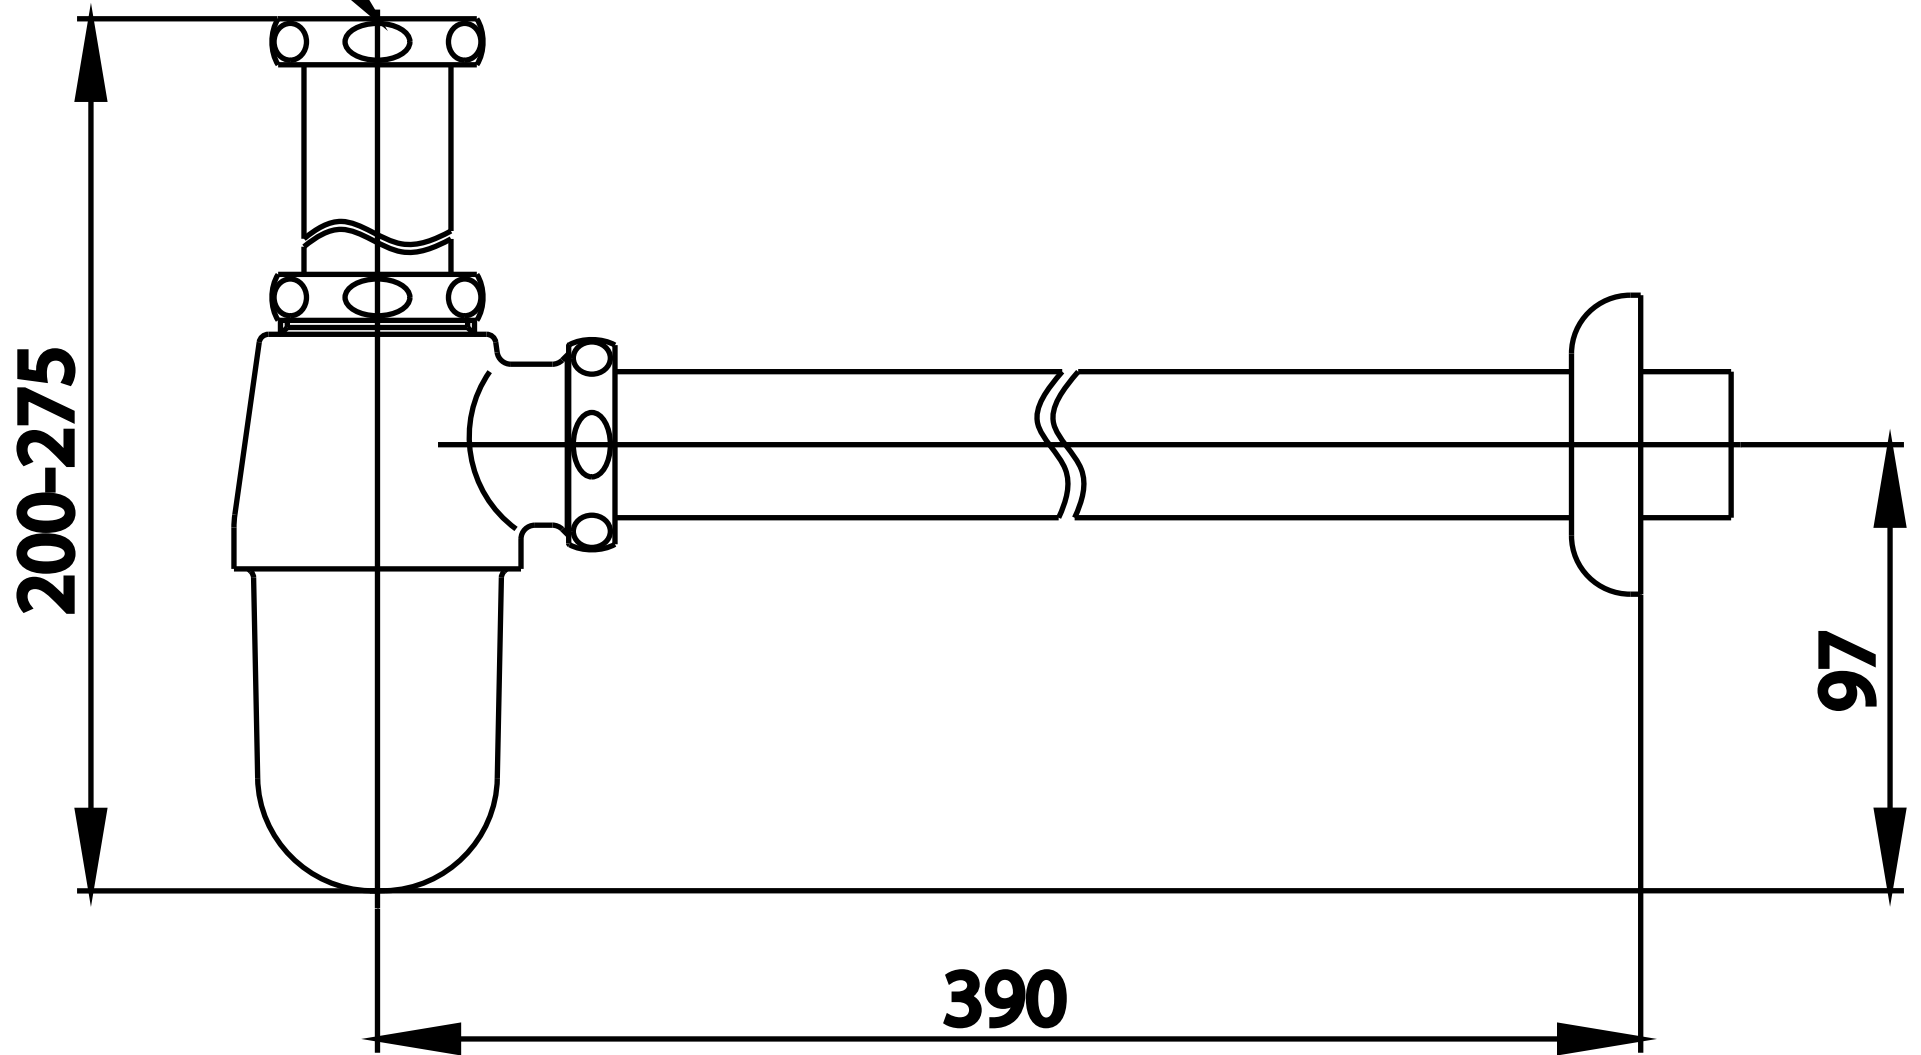

PF1¹/₄

BOTTLETRAP FOR LAVATORY

CT 680 AX (HM)