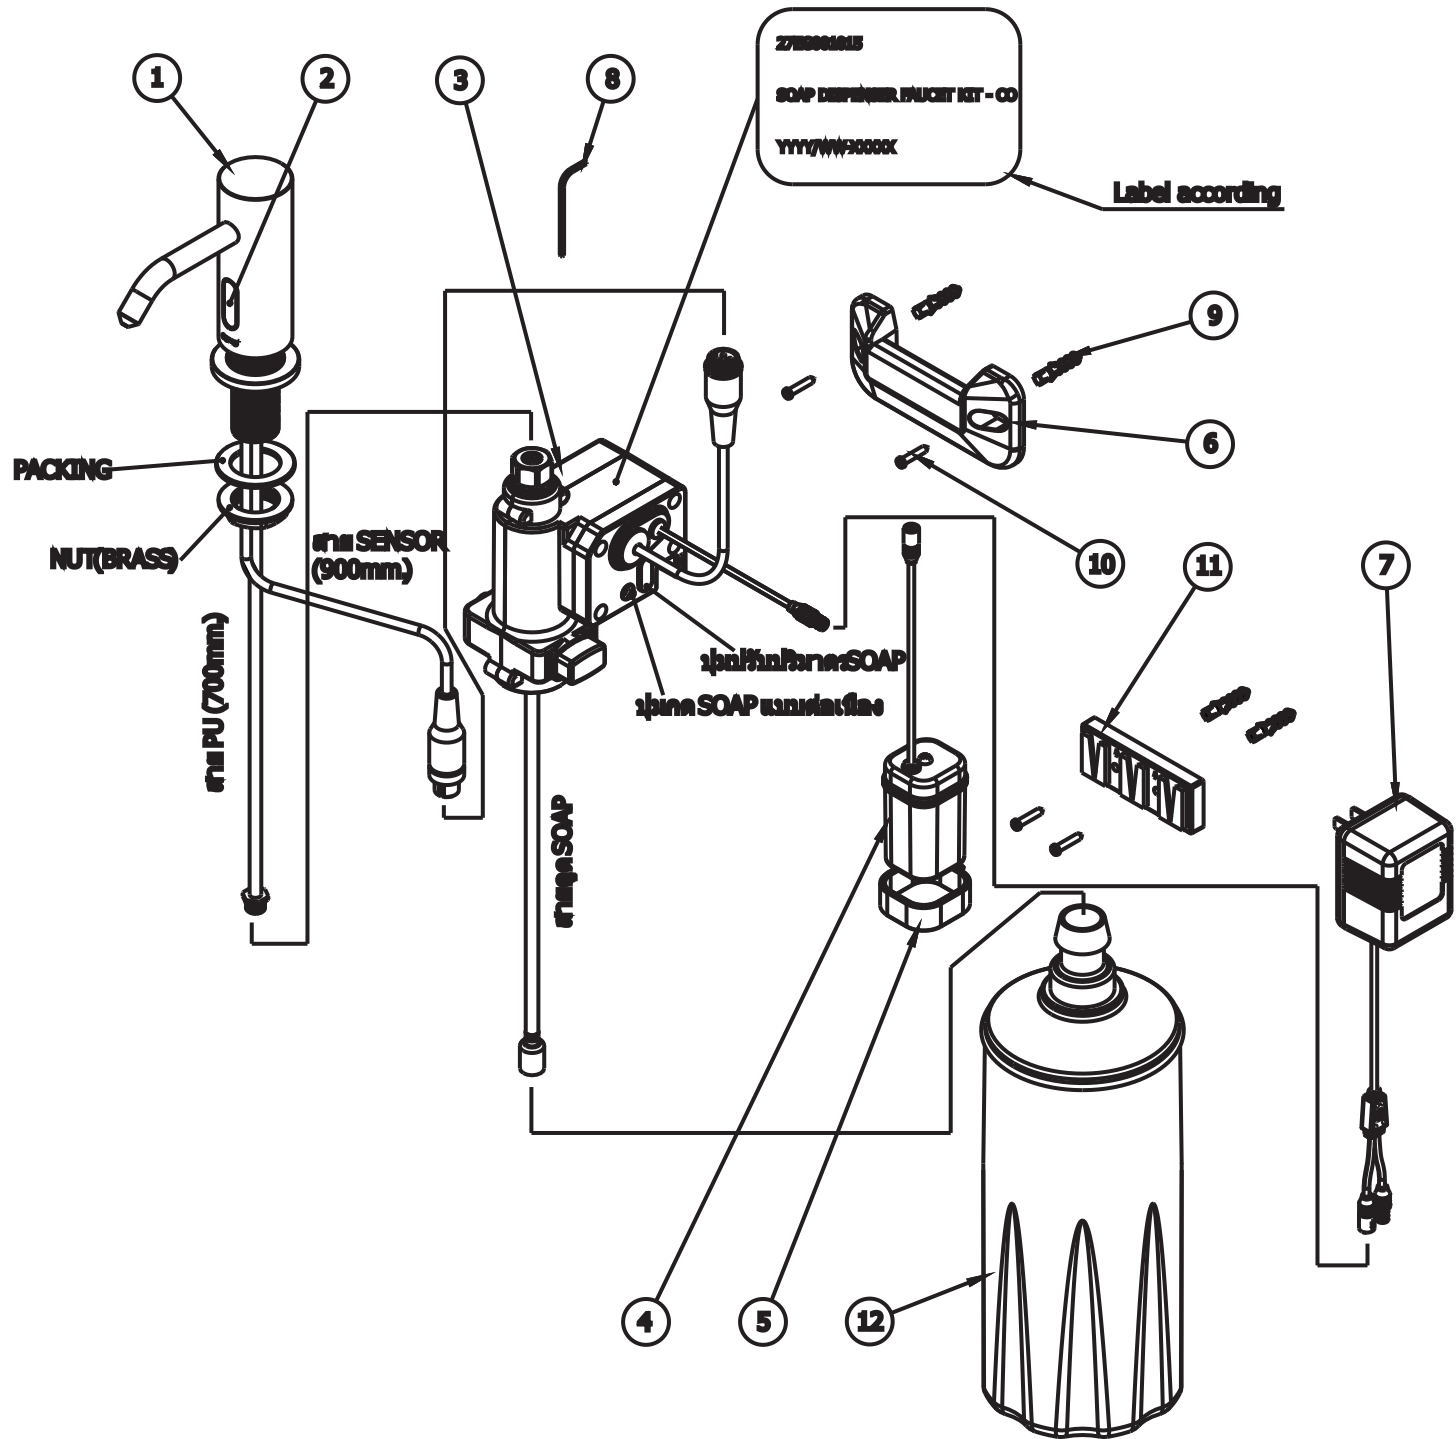

AUTOMATIC SOAP DISPENSER(AC/DC)
CT4926

1	SOAP DISPENSER FAUCET
2	IR SENSOR S1 FOR SOAP DISPENSER
3	SOAP DISPENSER PUMP BOX
4	BATTERY CASE 4X1.5V AA - T6-2p M - L140
5	BATTERY HOLDER
6	PUMP BOX HOLDER
7	PSU 6V 1.8W WM TYPE A WP2p M&F L1400
8	WRENCH HEX 2mm
9	DRYWALL ANCHOR Ø6X30 WHITE
10	SCREW ISO7049 ST4X25mm C-P
11	WALL HOLDER FOR BAT. CASE(B00001-01)
12	SOAP BOTTLE 1.6L

AUTOMATIC SOAP DISPENSER(AC/DC)

CT4926