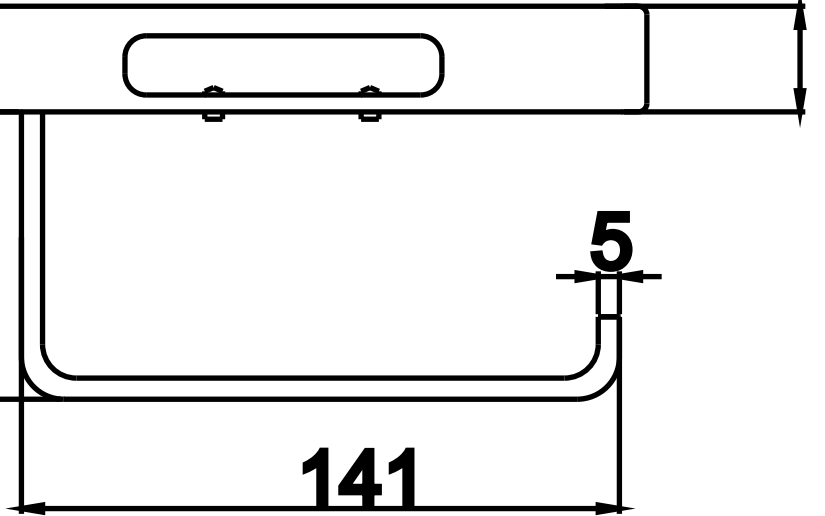

172

25

103

68

5

141

SMART PAPER HOLDER W.CHARGER (WIRELESS)

CT0320AC#GG