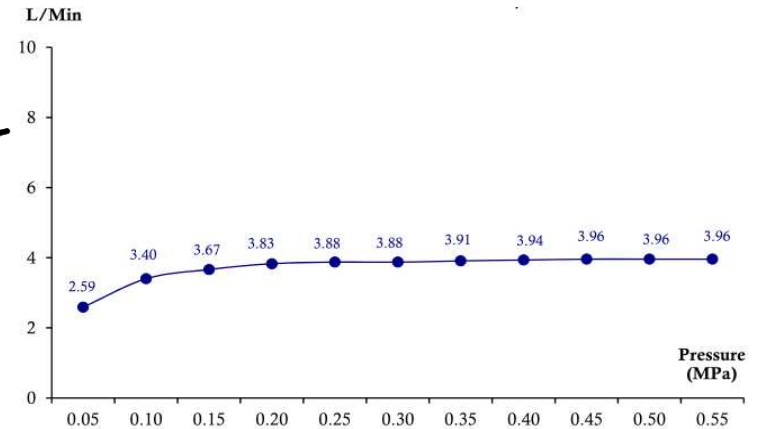

AUTOMATIC FAUCET Series

CT4902DC AUTOMATIC BASIN FAUCET(BATTERY USE)
Barcode 8852410490320
Material No. Z231CT4902DCXXX21

Selling Point

1. COTTO CLEAN : Metal Contaminant-Controlled (Lead, Cadmium, Copper, Zinc)
2. Extra Chrome : Plated with 8 Micron Nickel-Chromium
3. Flexi Aerator : Adjustable water angle, and equipped with Self-Cleaning mechanism

Product Features

- piece/box : 4
- Include inner box weight (Kg) : 3.5
- Include outer box weight (Kg) : 14.8

รายละเอียดสินค้า

- ไซ้แบตเตอรี่

Recommended Usage

Install on 1 hole basin or on counter for undercounter basin

Siam Sanitary Ware Co.,Ltd. / Siam Sanitary Fittings Co.,Ltd.

36/11 Viphavadee Rangsit Rd, Sanam Bin, Donmuang, Bangkok 10210. Thailand

Tel : + 66 (0) 2973-5040-54

Fax : + 66 (0) 2973-3470

www.cotto.com

COTTO Studio

Tel : + 66 (0) 2973-5040-54

Center (Donmuang ,Bangkok) : +66 (0) 2521-7777

The company reserves the right to change any of the details in the document without prior notice

COTTO
Fixing
Service

ปรึกษาผู้เชี่ยวชาญ

Ins : 02-521-7777 ต่อ 3

Line : @Fixingservice