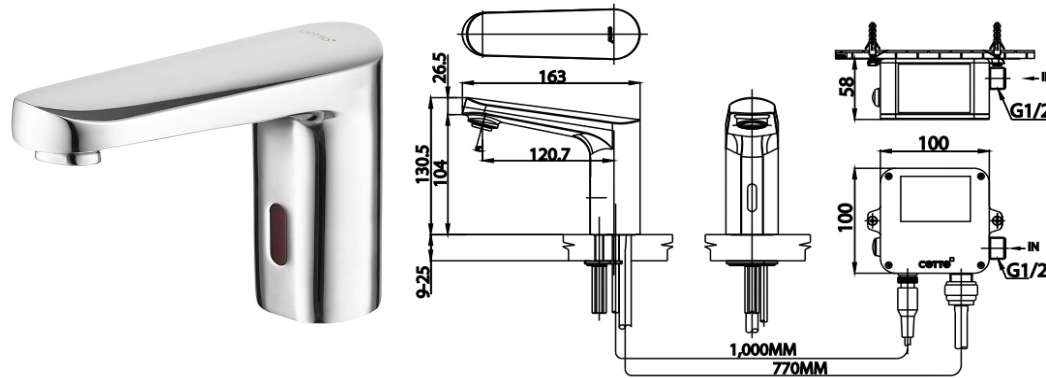

AUTOMATIC FAUCET Series

CT4902DC AUTOMATIC BASIN FAUCET(BATTERY USE)
Barcode 8852410490320
Material No. Z231CT4902DCXXX21

Selling Point

1. COTTO CLEAN : Metal Contaminant-Controlled (Lead, Cadmium, Copper, Zinc)
2. Extra Chrome : Plated with 8 Micron Nickel-Chromium
3. Flexi Aerator : Adjustable water angle, and equipped with Self-Cleaning mechanism

Product Features

- piece/box : 4
- Include inner box weight (Kg) : 3.5
- Include outer box weight (Kg) : 14.8

รายละเอียดสินค้า

- ไซ้แบตเตอรี่

Recommended Usage

Install on 1 hole basin or on counter for undercounter basin

Siam Sanitary Ware Co.,Ltd. / Siam Sanitary Fittings Co.,Ltd.

36/11 Viphavadee Rangsit Rd, Sanam Bin, Donmuang, Bangkok 10210. Thailand

Tel : + 66 (0) 2973-5040-54

Fax : + 66 (0) 2973-3470

www.cotto.com

COTTO Studio

Tel : + 66 (0) 2973-5040-54

Center (Donmuang ,Bangkok) : +66 (0) 2521-7777

The company reserves the right to change any of the details in the document without prior notice

COTTO
Fixing
Service

ปรึกษาผู้เชี่ยวชาญ

Ins : 02-521-7777 ต่อ 3

Line : @Fixingservice