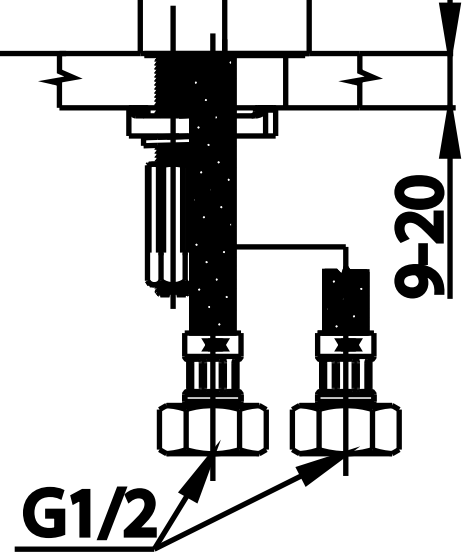

CT665

Unit : m.m.

BASIN MIXER FAUCET  
CT 2402 AY