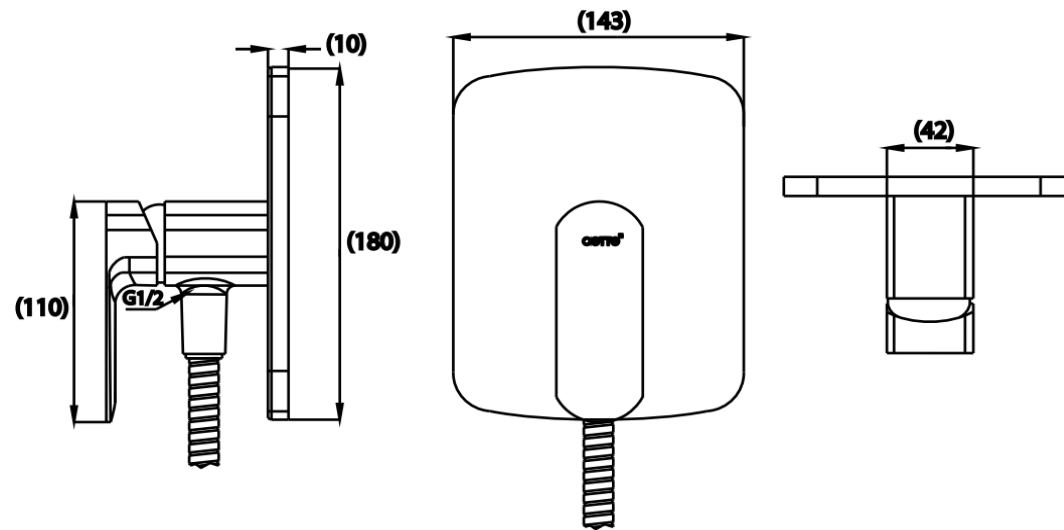

SAGE Series

CT1283A#GG(HM) LEVER HANDLE STOP VALVE FOR SHOWER/ GAMBIT GREY

Barcode 8852410128339

Material No. Z231CT1283AGGHM18

Selling Point

1. The Body Is Made From High-Quality Brass, Strong And Durable.
2. Coated With Pvd Technique For A Beautiful And Long-Lasting Color.
3. Compatible With A Hand Shower.

Product characteristics

- pices/box : 1
- Inner box weight (Kg.) : 1.0
- Total box weight (Kg.) : 1.0

Recommended Usage

Valve For Flexible Shower Hose

Siam Sanitary Ware Co.,Ltd. / Siam Sanitary Fittings Co.,Ltd.

36/11 Viphavadee Rangsit Rd, Sanam Bin, Donmuang, Bangkok 10210. Thailand

Tel : + 66 (0) 2973-5040-54

Fax : + 66 (0) 2973-3470

www.cotto.com

COTTO Studio

Tel : + 66 (0) 2973-5040-54

Center (Donmuang ,Bangkok) : +66 (0) 2521-7777

The company reserves the right to change any of the details in the document without prior notice

COTTO
Fixing
Service

ปรึกษาผู้เชี่ยวชาญ

Ins : 02-521-7777 ต่อ 3

Line : @Fixingservice